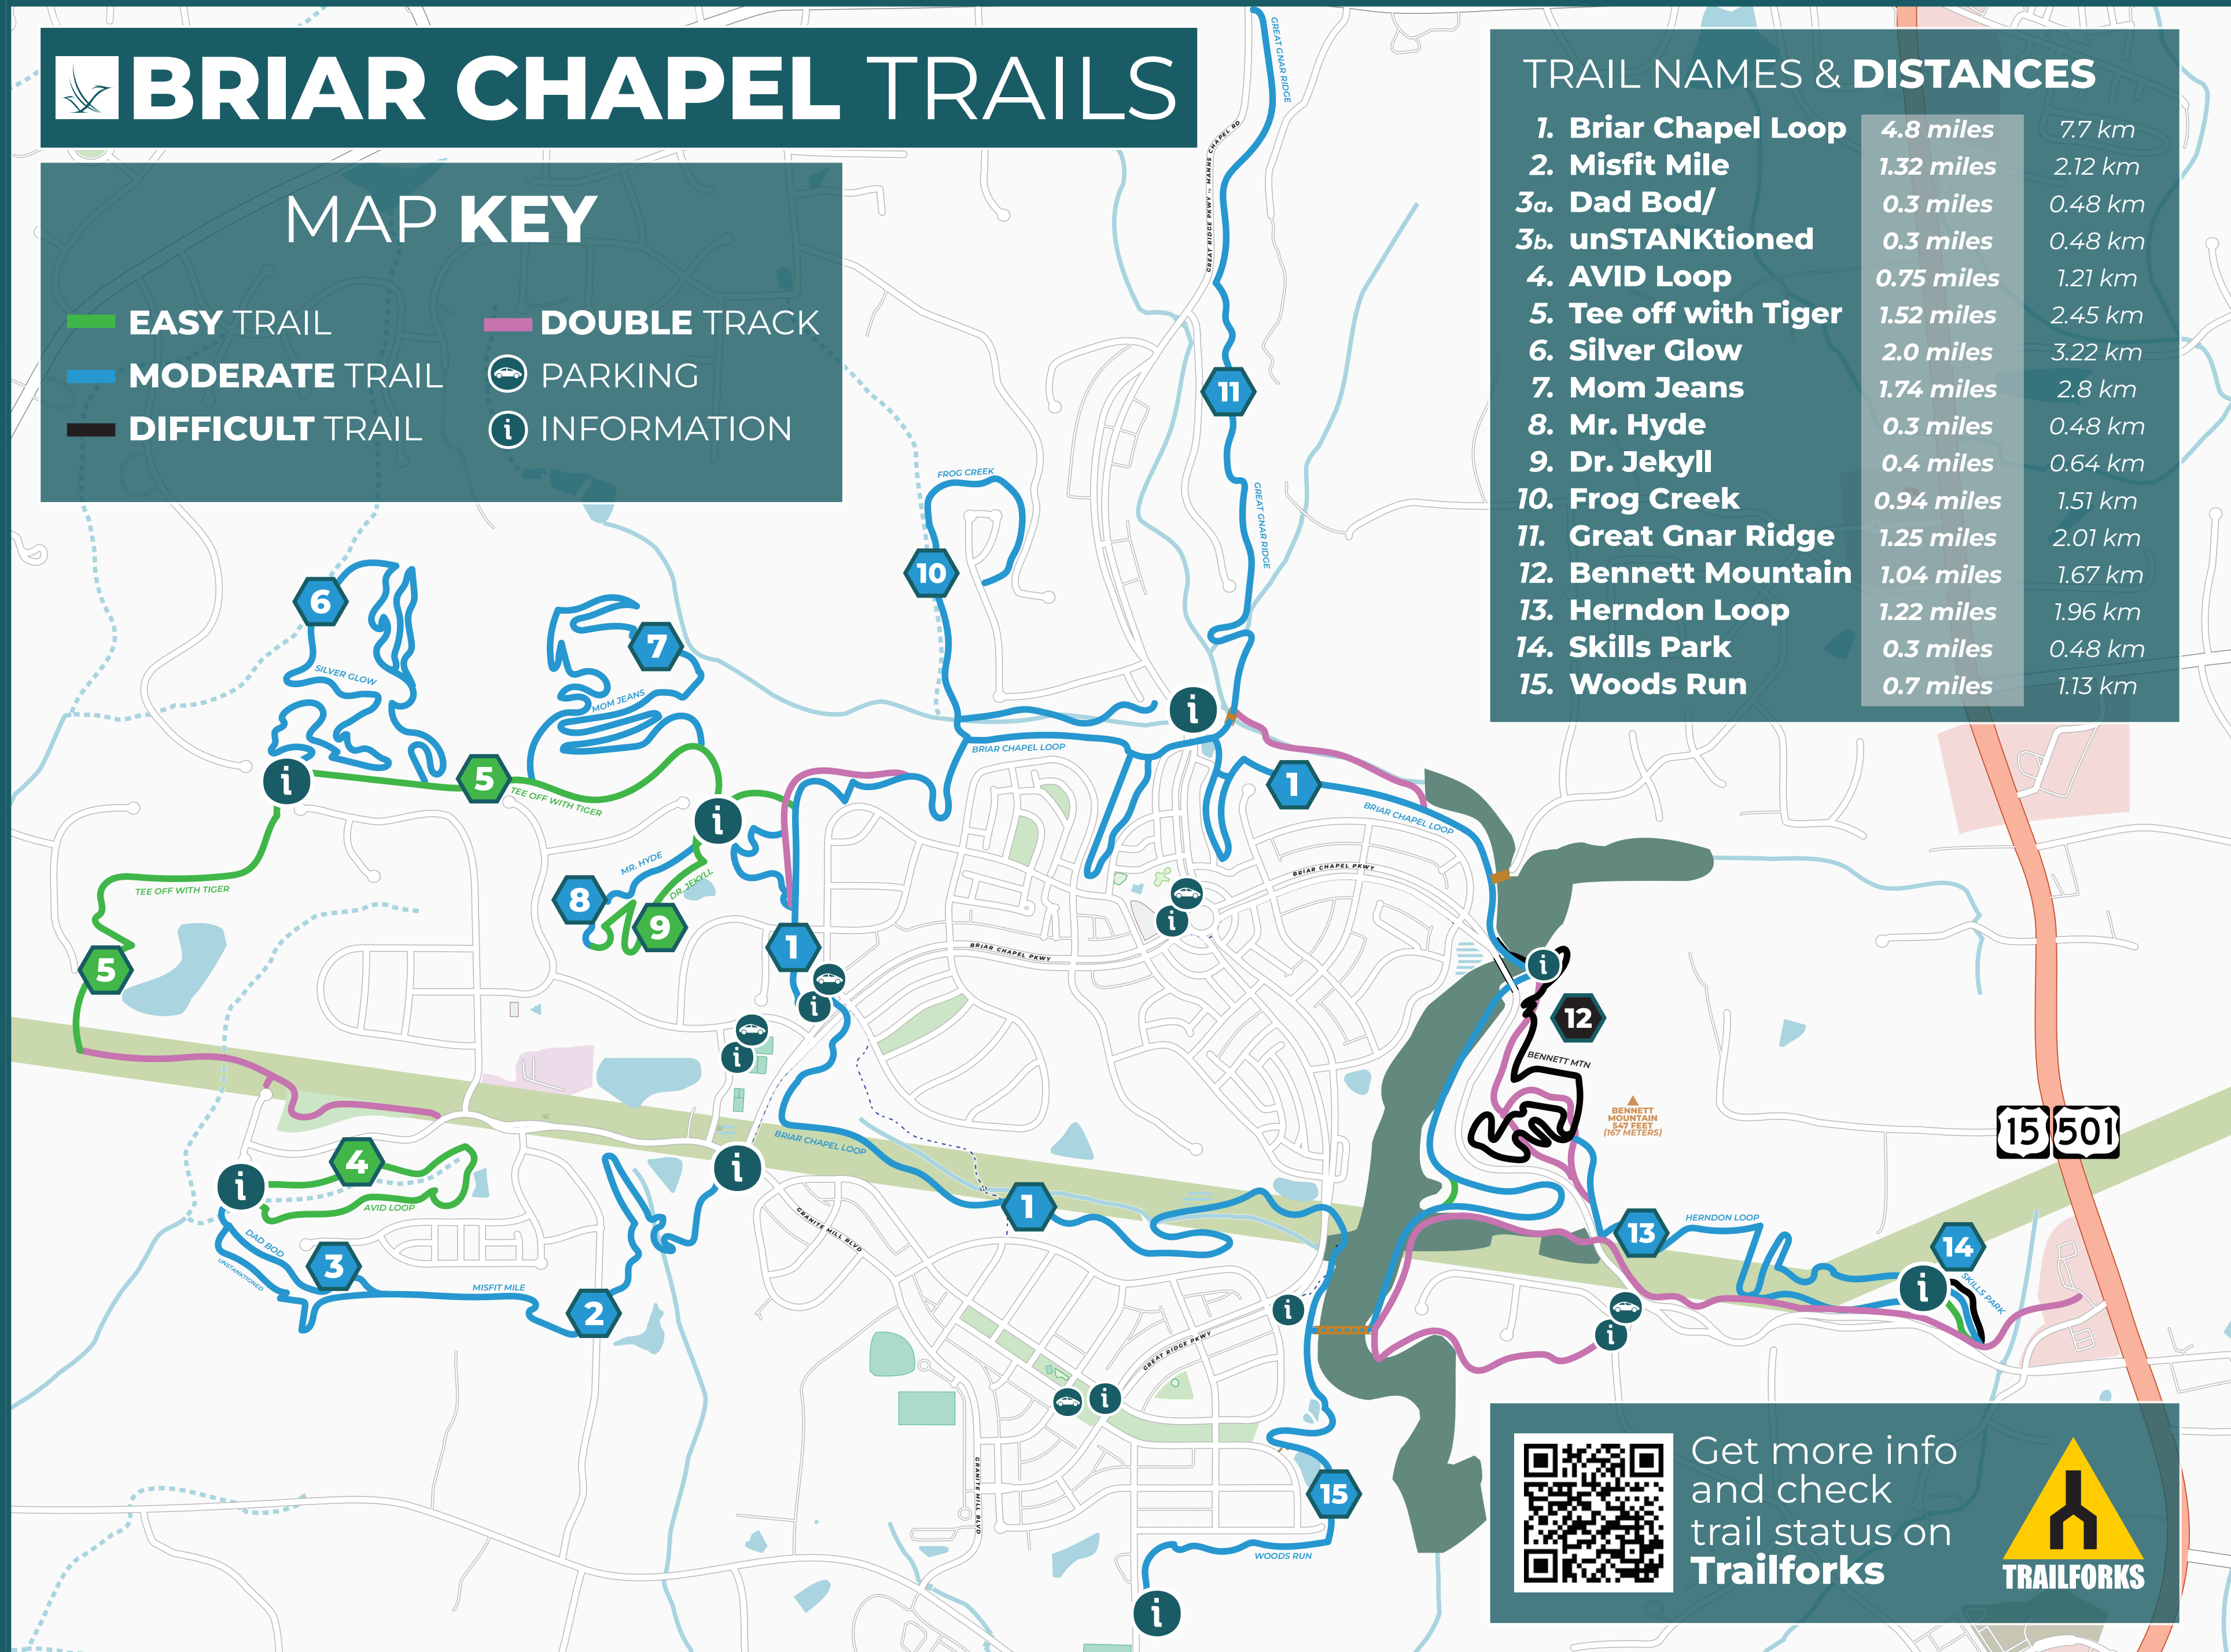

BRIAR CHAPEL TRAILS

MAP KEY

- EASY TRAIL
- MODERATE TRAIL
- DIFFICULT TRAIL
- DOUBLE TRACK
- PARKING
- INFORMATION

TRAIL NAMES & DISTANCES

1. Briar Chapel Loop	4.8 miles	7.7 km
2. Misfit Mile	1.32 miles	2.12 km
3a. Dad Bod/ 3b. unSTANKtioned	0.3 miles	0.48 km
4. AVID Loop	0.75 miles	1.21 km
5. Tee off with Tiger	1.52 miles	2.45 km
6. Silver Glow	2.0 miles	3.22 km
7. Mom Jeans	1.74 miles	2.8 km
8. Mr. Hyde	0.3 miles	0.48 km
9. Dr. Jekyll	0.4 miles	0.64 km
10. Frog Creek	0.94 miles	1.51 km
11. Great Gnar Ridge	1.25 miles	2.01 km
12. Bennett Mountain	1.04 miles	1.67 km
13. Herndon Loop	1.22 miles	1.96 km
14. Skills Park	0.3 miles	0.48 km
15. Woods Run	0.7 miles	1.13 km

Get more info and check trail status on **Trailforks**